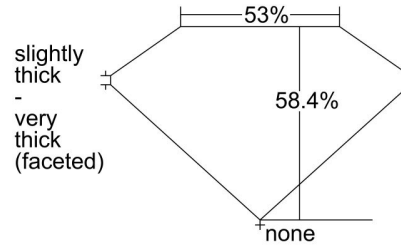

GIA NATURAL DIAMOND GRADING REPORT

December 14, 2022
 GIA Report Number 1453358968
 Shape and Cutting Style Heart Brilliant
 Measurements 7.62 x 8.33 x 4.87 mm

GRADING RESULTS

Carat Weight 1.81 carat
 Color Grade G
 Clarity Grade SI2

PROPORTIONS

Profile not to actual proportions

CLARITY CHARACTERISTICS

KEY TO SYMBOLS*

-  Twinning Wisp
-  Feather
-  Cloud
-  Natural

* Red symbols denote internal characteristics (inclusions). Green or black symbols denote external characteristics (blemishes). Diagram is an approximate representation of the diamond, and symbols shown indicate type, position, and approximate size of clarity characteristics. All clarity characteristics may not be shown. Details of finish are not shown.