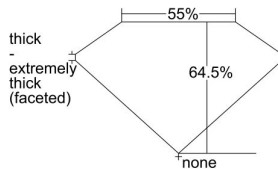

GIA®

FACSIMILE

GIA REPORT 1453414775

Verify this report at GIA.edu

GIA NATURAL DIAMOND DOSSIER®

December 20, 2022
GIA Report Number 1453414775
Shape and Cutting Style ..... Pear Brilliant
Measurements ..... 6.57 x 4.38 x 2.82 mm

GRADING RESULTS

Carat Weight ..... 0.50 carat
Color Grade ..... D
Clarity Grade VS1

ADDITIONAL GRADING INFORMATION

Polish ..... Excellent
Symmetry ..... Good
Fluorescence ..... None
Clarity Characteristics ..... Crystal, Needle, Pinpoint
Inscription(s): GIA 1453414775

PROPORTIONS

Profile not to actual proportions

GRADING SCALES

GIA COLOR SCALE		GIA CLARITY SCALE	
COLORLESS	D	VERY VERY SLIGHTLY INCLUDED	FLAWLESS
	E		INTERNALLY FLAWLESS
	F		VVS₁
	G		VVS₂
	H		VS₁
	I		VS₂
	J		SI₁
	K		SI₂
	L		I₁
	M		I₂
NEAR COLORLESS	N	SLIGHTLY INCLUDED	I₃
	O		
	P		
	Q		
FAINT	R		
	S		
	T		
	U		
VERY LIGHT	V		
	W		
	X		
	Y		
LIGHT	Z