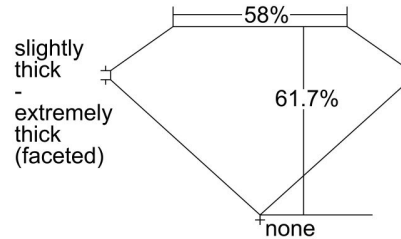

GIA NATURAL DIAMOND GRADING REPORT

February 09, 2023
 GIA Report Number 1453795935
 Shape and Cutting Style Oval Brilliant
 Measurements 7.61 x 5.60 x 3.46 mm

GRADING RESULTS

Carat Weight 1.00 carat
 Color Grade E
 Clarity Grade VS2

ADDITIONAL GRADING INFORMATION

Polish Excellent
 Symmetry Very Good
 Fluorescence Faint
 Inscription(s): GIA 1453795935
Comments: Pinpoints are not shown.

PROPORTIONS

Profile not to actual proportions

CLARITY CHARACTERISTICS

KEY TO SYMBOLS*

- Crystal
- ◉ Cloud
- ∩ Indented Natural
- ∩ Feather
- ∩ Needle

* Red symbols denote internal characteristics (inclusions). Green or black symbols denote external characteristics (blemishes). Diagram is an approximate representation of the diamond, and symbols shown indicate type, position, and approximate size of clarity characteristics. All clarity characteristics may not be shown. Details of finish are not shown.