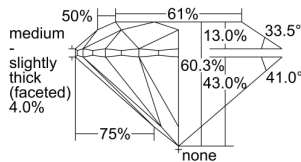

GIA®

FACSIMILE

GIA REPORT 1453926679

Verify this report at GIA.edu

GIA NATURAL DIAMOND DOSSIER®

March 01, 2023
GIA Report Number 1453926679
Shape and Cutting Style ..... Round Brilliant
Measurements ..... 4.74 - 4.77 x 2.87 mm

GRADING RESULTS

Carat Weight ..... 0.40 carat
Color Grade ..... E
Clarity Grade VS1
Cut Grade ..... Excellent

ADDITIONAL GRADING INFORMATION

Polish ..... Excellent
Symmetry ..... Excellent
Fluorescence ..... None
Clarity Characteristics ..... Feather, Pinpoint
Inscription(s): GIA 1453926679

PROPORTIONS

Profile to actual proportions

GRADING SCALES

GIA COLOR SCALE	GIA CLARITY SCALE	GIA CUT SCALE	
D	FLAWLESS	EXCELLENT	
E	INTERNALLY FLAWLESS		
F		VVS₁	VERY GOOD
G	VVS₂		
H	VS₁	GOOD	
I	VS₂		
J	SI₁	FAIR	
K	SI₂		
L	I₁	POOR	
M	I₂		
N	I₃		
O			
P			
Q			
R			
S			
T			
U			
V			
W			
X			
Y			
Z