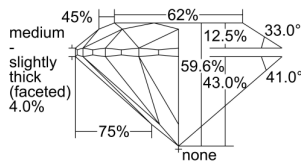

GIA®

FACSIMILE

GIA REPORT 1455065156

Verify this report at GIA.edu

GIA NATURAL DIAMOND DOSSIER®

October 27, 2022
GIA Report Number 1455065156
Shape and Cutting Style ..... Round Brilliant
Measurements ..... 5.12 - 5.16 x 3.06 mm

GRADING RESULTS

Carat Weight ..... 0.50 carat
Color Grade ..... E
Clarity Grade S11
Cut Grade ..... Excellent

ADDITIONAL GRADING INFORMATION

Polish ..... Excellent
Symmetry ..... Excellent
Fluorescence ..... None
Clarity Characteristics ..... Crystal, Cloud, Feather
Inscription(s): GIA 1455065156

PROPORTIONS

Profile to actual proportions

GRADING SCALES

GIA COLOR SCALE	GIA CLARITY SCALE	GIA CUT SCALE	
D	FLAWLESS	EXCELLENT	
E	INTERNALLY FLAWLESS		
F		VVS₁	VERY GOOD
G	VVS₂		
H	VS₁	GOOD	
I	VS₂		
J	S1₁	FAIR	
K	S1₂		
L	I₁	POOR	
M	I₂		
N	I₃		
O			
P			
Q			
R			
S			
T			
U			
V			
W			
X			
Y			
Z