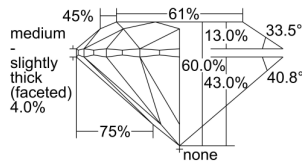

GIA®

FACSIMILE

GIA REPORT 1455090471

Verify this report at GIA.edu

GIA NATURAL DIAMOND DOSSIER®

October 27, 2022
GIA Report Number 1455090471
Shape and Cutting Style ..... Round Brilliant
Measurements ..... 5.13 - 5.15 x 3.09 mm

GRADING RESULTS

Carat Weight ..... 0.50 carat
Color Grade ..... J
Clarity Grade S11
Cut Grade ..... Excellent

ADDITIONAL GRADING INFORMATION

Polish ..... Excellent
Symmetry ..... Excellent
Fluorescence ..... Faint
Clarity Characteristics ..... Crystal, Cloud
Inscription(s): GIA 1455090471

PROPORTIONS

Profile to actual proportions

GRADING SCALES

GIA COLOR SCALE	GIA CLARITY SCALE	GIA CUT SCALE	
D	FLAWLESS	EXCELLENT	
E	INTERNALLY FLAWLESS		
F		VVS₁	VERY GOOD
G	VVS₂		
H	VS₁	GOOD	
I	VS₂		
J	S1₁	FAIR	
K	S1₂		
L	I₁	POOR	
M	I₂		
N	I₃		
O			
P			
Q			
R			
S			
T			
U			
V			
W			
X			
Y			
Z