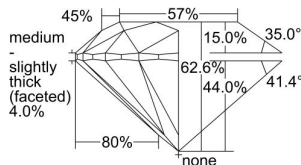

GIA®

FACSIMILE

GIA REPORT

1455167644

Verify this report at GIA.edu

GIA NATURAL DIAMOND DOSSIER®

November 03, 2022

GIA Report Number 1455167644

Shape and Cutting Style ..... Round Brilliant

Measurements ..... 6.14 - 6.18 x 3.86 mm

GRADING RESULTS

Carat Weight ..... 0.90 carat

Color Grade ..... J

Clarity Grade VS1

Cut Grade ..... Excellent

ADDITIONAL GRADING INFORMATION

Polish ..... Excellent

Symmetry ..... Excellent

Fluorescence ..... Faint

Clarity Characteristics..Crystal, Cloud, Pinpoint, Indented Natural

Inscription(s): GIA 1455167644

PROPORTIONS

Profile to actual proportions

GRADING SCALES

GIA COLOR SCALE

COLORED	D
	E
	F
	G
	H
	I
	J
	K
	L
	M
	N
	O
	P
	R
	S
	T
	U
	V
	W
	X
	Y
	Z

GIA CLARITY SCALE

VERY VERY SLIGHTLY INCLUDED	FLAWLESS
	INTERNALLY FLAWLESS
VERY SLIGHTLY INCLUDED	VVS₁
	VVS₂
SLIGHTLY INCLUDED	VS₁
	VS₂
INCLUDED	SI₁
	SI₂
	I₁
	I₂
	I₃

GIA CUT SCALE

EXCELLENT
VERY GOOD
GOOD
FAIR
POOR