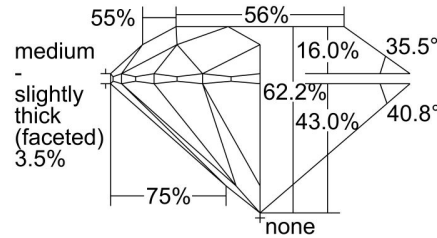

GIA NATURAL DIAMOND GRADING REPORT

November 23, 2022  
 GIA Report Number ..... 1455204926  
 Shape and Cutting Style ..... Round Brilliant  
 Measurements ..... 7.30 - 7.33 x 4.55 mm

GRADING RESULTS

Carat Weight ..... 1.50 carat  
 Color Grade ..... H  
 Clarity Grade ..... SI2  
 Cut Grade ..... Excellent

PROPORTIONS

Profile to actual proportions

CLARITY CHARACTERISTICS

KEY TO SYMBOLS\*

- Twinning Wisp
- Indented Natural
- Feather
- Crystal
- Needle

\* Red symbols denote internal characteristics (inclusions). Green or black symbols denote external characteristics (blemishes). Diagram is an approximate representation of the diamond, and symbols shown indicate type, position, and approximate size of clarity characteristics. All clarity characteristics may not be shown. Details of finish are not shown.