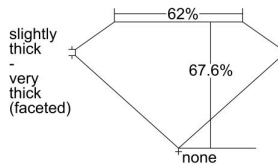

GIA®

FACSIMILE

GIA REPORT 1455293861

Verify this report at GIA.edu

GIA NATURAL DIAMOND DOSSIER®

December 01, 2022
GIA Report Number 1455293861
Shape and Cutting Style ..... Cushion Modified Brilliant
Measurements ..... 5.24 x 5.18 x 3.50 mm

GRADING RESULTS

Carat Weight ..... 0.75 carat
Color Grade ..... G
Clarity Grade SI1

ADDITIONAL GRADING INFORMATION

Polish ..... Excellent
Symmetry ..... Excellent
Fluorescence ..... Medium Blue
Clarity Characteristics ..... Crystal
Inscription(s): GIA 1455293861

PROPORTIONS

Profile not to actual proportions

GRADING SCALES

GIA COLOR SCALE		GIA CLARITY SCALE			
COLORLESS	D	VERY VERY SLIGHTLY INCLUDED	FLAWLESS		
	E		INTERNALLY FLAWLESS		
	F	VERY SLIGHTLY INCLUDED	VVS₁		
	G		VVS₂		
	H		VS₁		
	NEAR COLORLESS	I	SLIGHTLY INCLUDED	VS₂	
		J		SI₁	
		FAINT	K	INCLUDED	SI₂
			L		I₁
			M		I₂
VERT LIGHT	N		INCLUDED	I₃	
	O				
	P				
	Q				
	LIGHT		R		
		S			
		T			
U					
V					
W					
X					
Y					
Z