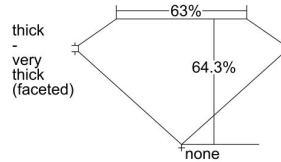

GIA®

FACSIMILE

GIA REPORT 1455438235

Verify this report at GIA.edu

GIA NATURAL DIAMOND DOSSIER®

December 22, 2022
GIA Report Number 1455438235
Shape and Cutting Style ..... Pear Brilliant
Measurements ..... 7.62 x 5.06 x 3.25 mm

GRADING RESULTS

Carat Weight ..... 0.80 carat
Color Grade ..... F
Clarity Grade SI1

ADDITIONAL GRADING INFORMATION

Polish ..... Excellent
Symmetry ..... Excellent
Fluorescence ..... Faint
Clarity Characteristics ..... Cloud, Crystal
Inscription(s): GIA 1455438235

PROPORTIONS

Profile not to actual proportions

GRADING SCALES

GIA COLOR SCALE		GIA CLARITY SCALE			
COLORLESS	D	VERY VERY SLIGHTLY INCLUDED	FLAWLESS		
	E		INTERNALLY FLAWLESS		
	F	VERY SLIGHTLY INCLUDED	VVS₁		
	G		VVS₂		
	H		VS₁		
	NEAR COLORLESS	I	SLIGHTLY INCLUDED	VS₂	
		J		SI₁	
		FAINT	K	INCLUDED	SI₂
			L		I₁
			M		I₂
VERT LIGHT	N	LIGHT	I₃		
	O				
	P				
	Q				
	R