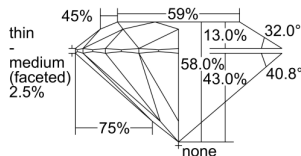

GIA®

FACSIMILE

GIA REPORT 1455536177

Verify this report at GIA.edu

GIA NATURAL DIAMOND DOSSIER®

January 04, 2023
GIA Report Number 1455536177
Shape and Cutting Style ..... Round Brilliant
Measurements ..... 6.09 - 6.14 x 3.55 mm

GRADING RESULTS

Carat Weight ..... 0.80 carat
Color Grade I
Clarity Grade S11
Cut Grade ..... Excellent

ADDITIONAL GRADING INFORMATION

Polish ..... Excellent
Symmetry ..... Excellent
Fluorescence ..... Medium Blue
Clarity Characteristics ..... Crystal, Feather
Inscription(s): GIA 1455536177

PROPORTIONS

Profile to actual proportions

GRADING SCALES

GIA COLOR SCALE	GIA CLARITY SCALE	GIA CUT SCALE	
D	FLAWLESS	EXCELLENT	
E	INTERNALLY FLAWLESS		
F		VVS₁	VERY GOOD
G	VVS₂		
H	VS₁	GOOD	
I	VS₂		
J	S1₁	FAIR	
K	S1₂		
L	I₁	POOR	
M	I₂		
N	I₃		
O			
P			
Q			
R			
S			
T			
U			
V			
W			
X			
Y			
Z