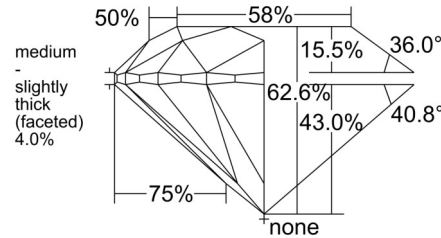

GIA NATURAL DIAMOND GRADING REPORT

December 11, 2024
GIA Report Number 1455541309
Shape and Cutting Style Round Brilliant
Measurements 6.10 - 6.15 x 3.83 mm

GRADING RESULTS

Carat Weight 0.90 carat
Color Grade E
Clarity Grade VVS1
Cut Grade Excellent

ADDITIONAL GRADING INFORMATION

Polish Excellent
Symmetry Excellent
Fluorescence Faint
Inscription(s): GIA 1455541309

PROPORTIONS

Profile to actual proportions

CLARITY CHARACTERISTICS

KEY TO SYMBOLS*

- Pinpoint
- ~ Feather
- ▲ Indented Natural
- △ Natural

* Red symbols denote internal characteristics (inclusions). Green or black symbols denote external characteristics (blemishes). Diagram is an approximate representation of the diamond, and symbols shown indicate type, position, and approximate size of clarity characteristics. All clarity characteristics may not be shown. Details of finish are not shown.