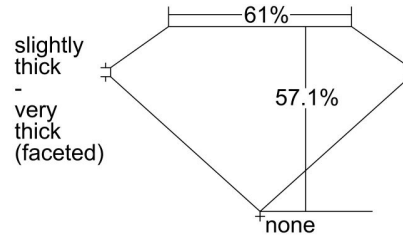

GIA NATURAL DIAMOND GRADING REPORT

February 09, 2023
 GIA Report Number 1455798029
 Shape and Cutting Style Heart Brilliant
 Measurements 6.85 x 8.03 x 4.59 mm

GRADING RESULTS

Carat Weight 1.52 carat
 Color Grade I
 Clarity Grade SI1

ADDITIONAL GRADING INFORMATION

Polish Excellent
 Symmetry Excellent
 Fluorescence Medium Blue

Inscription(s): GIA 1455798029

Comments: Clouds are not shown. Pinpoints are not shown.

PROPORTIONS

Profile not to actual proportions

CLARITY CHARACTERISTICS

KEY TO SYMBOLS*

- Crystal
- ~ Feather
- \\ Needle

* Red symbols denote internal characteristics (inclusions). Green or black symbols denote external characteristics (blemishes). Diagram is an approximate representation of the diamond, and symbols shown indicate type, position, and approximate size of clarity characteristics. All clarity characteristics may not be shown. Details of finish are not shown.