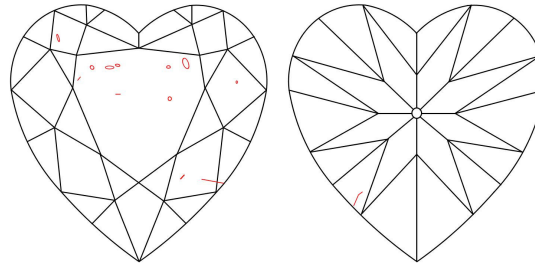

GIA NATURAL DIAMOND GRADING REPORT

February 09, 2023
 GIA Report Number 1455798029
 Shape and Cutting Style Heart Brilliant
 Measurements 6.85 x 8.03 x 4.59 mm

GRADING RESULTS

Carat Weight 1.52 carat
 Color Grade I
 Clarity Grade SI1

ADDITIONAL GRADING INFORMATION

Polish Excellent
 Symmetry Excellent
 Fluorescence Medium Blue

Inscription(s): GIA 1455798029

Comments: Clouds are not shown. Pinpoints are not shown.

PROPORTIONS

Profile not to actual proportions

CLARITY CHARACTERISTICS

KEY TO SYMBOLS*

- Crystal
- ~ Feather
- \\ Needle

* Red symbols denote internal characteristics (inclusions). Green or black symbols denote external characteristics (blemishes). Diagram is an approximate representation of the diamond, and symbols shown indicate type, position, and approximate size of clarity characteristics. All clarity characteristics may not be shown. Details of finish are not shown.