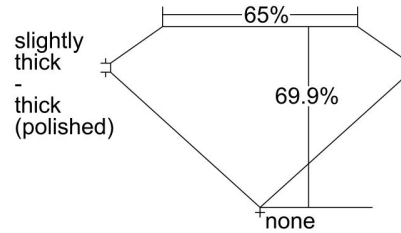

GIA NATURAL DIAMOND GRADING REPORT

March 10, 2023
GIA Report Number 1455973452
Shape and Cutting Style Square Emerald Cut
Measurements 6.11 x 6.05 x 4.23 mm

GRADING RESULTS

Carat Weight 1.51 carat
Color Grade G
Clarity Grade SI1

Profile not to actual proportions

CLARITY CHARACTERISTICS

KEY TO SYMBOLS*

- Crystal
- ⊗ Cloud

* Red symbols denote internal characteristics (inclusions). Green or black symbols denote external characteristics (blemishes). Diagram is an approximate representation of the diamond, and symbols shown indicate type, position, and approximate size of clarity characteristics. All clarity characteristics may not be shown. Details of finish are not shown.