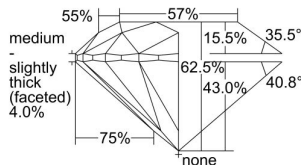

GIA®

FACSIMILE

GIA REPORT 1457218351

Verify this report at GIA.edu

GIA NATURAL DIAMOND DOSSIER®

November 17, 2022
GIA Report Number 1457218351
Shape and Cutting Style ..... Round Brilliant
Measurements ..... 5.53 - 5.55 x 3.46 mm

GRADING RESULTS

Carat Weight ..... 0.66 carat
Color Grade ..... H
Clarity Grade VVS1
Cut Grade ..... Excellent

ADDITIONAL GRADING INFORMATION

Polish ..... Excellent
Symmetry ..... Excellent
Fluorescence ..... Medium Blue
Clarity Characteristics ..... Cloud, Pinpoint, Feather
Inscription(s): GIA 1457218351

PROPORTIONS

Profile to actual proportions