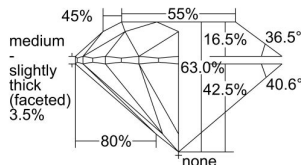

GIA®

FACSIMILE

GIA REPORT 1457357783

Verify this report at GIA.edu

GIA NATURAL DIAMOND DOSSIER®

December 14, 2022
GIA Report Number **1457357783**
Shape and Cutting Style ..... **Round Brilliant**
Measurements ..... **5.63 - 5.67 x 3.56 mm**

GRADING RESULTS

Carat Weight ..... **0.70 carat**
Color Grade ..... **E**
Clarity Grade **VVS1**
Cut Grade ..... **Excellent**

ADDITIONAL GRADING INFORMATION

Polish ..... **Excellent**
Symmetry ..... **Excellent**
Fluorescence ..... **Medium Blue**
Clarity Characteristics ..... **Feather**
Inscription(s): **GIA 1457357783**

PROPORTIONS

Profile to actual proportions