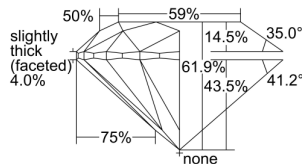

GIA®

FACSIMILE

GIA REPORT

1457478849

Verify this report at GIA.edu

GIA NATURAL DIAMOND DOSSIER®

December 28, 2022
GIA Report Number **1457478849**
Shape and Cutting Style ..... **Round Brilliant**
Measurements ..... **4.96 - 4.99 x 3.08 mm**

GRADING RESULTS

Carat Weight ..... **0.47 carat**
Color Grade ..... **E**
Clarity Grade **VS1**
Cut Grade ..... **Excellent**

ADDITIONAL GRADING INFORMATION

Polish ..... **Excellent**
Symmetry ..... **Excellent**
Fluorescence ..... **None**
Clarity Characteristics ..... **Crystal**
Inscription(s): **GIA 1457478849**

PROPORTIONS

Profile to actual proportions