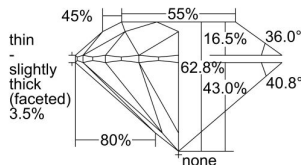

GIA®

FACSIMILE

GIA REPORT 1457673554

Verify this report at GIA.edu

GIA NATURAL DIAMOND DOSSIER®

January 24, 2023
GIA Report Number 1457673554
Shape and Cutting Style ..... Round Brilliant
Measurements ..... 5.41 - 5.43 x 3.41 mm

GRADING RESULTS

Carat Weight ..... 0.61 carat
Color Grade ..... E
Clarity Grade VVS1
Cut Grade ..... Excellent

ADDITIONAL GRADING INFORMATION

Polish ..... Excellent
Symmetry ..... Excellent
Fluorescence ..... Medium Blue
Clarity Characteristics..... Pinpoint, Indented Natural, Feather
Inscription(s): GIA 1457673554

PROPORTIONS

Profile to actual proportions

GRADING SCALES

GIA COLOR SCALE	GIA CLARITY SCALE	GIA CUT SCALE	
D	FLAWLESS	EXCELLENT	
E	INTERNALLY FLAWLESS		
F		VVS₁	VERY GOOD
G	VVS₂		
H	VS₁	GOOD	
I	VS₂		
J	SI₁	FAIR	
K	SI₂		
L	I₁	POOR	
M	I₂		
N	I₃		
O			
P			
Q			
R			
S			
T			
U			
V			
W			
X			
Y			
Z