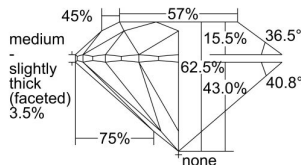

GIA®

FACSIMILE

GIA REPORT 1457829446

Verify this report at GIA.edu

GIA NATURAL DIAMOND DOSSIER®

February 15, 2023
GIA Report Number 1457829446
Shape and Cutting Style ..... Round Brilliant
Measurements ..... 4.53 - 4.56 x 2.84 mm

GRADING RESULTS

Carat Weight ..... 0.36 carat
Color Grade ..... D
Clarity Grade VS1
Cut Grade ..... Excellent

ADDITIONAL GRADING INFORMATION

Polish ..... Excellent
Symmetry ..... Excellent
Fluorescence ..... None
Clarity Characteristics..... Crystal, Cloud, Needle, Pinpoint
Inscription(s): GIA 1457829446

PROPORTIONS

Profile to actual proportions

GRADING SCALES

GIA COLOR SCALE	GIA CLARITY SCALE	GIA CUT SCALE	
D	FLAWLESS	EXCELLENT	
E	INTERNALLY FLAWLESS		
F		VVS₁	VERY GOOD
G	VVS₂		
H	VS₁	GOOD	
I	VS₂		
J	SI₁	FAIR	
K	SI₂		
L	I₁	POOR	
M	I₂		
N	I₃		
O			
P			
Q			
R			
S			
T			
U			
V			
W			
X			
Y			
Z