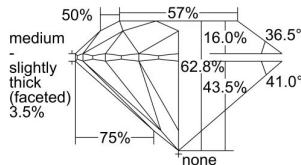

GIA®

FACSIMILE

GIA REPORT 1457876547

Verify this report at GIA.edu

GIA NATURAL DIAMOND DOSSIER®

February 21, 2023
GIA Report Number **1457876547**
Shape and Cutting Style ..... **Round Brilliant**
Measurements ..... **5.76 - 5.80 x 3.63 mm**

GRADING RESULTS

Carat Weight ..... **0.75 carat**
Color Grade ..... **G**
Clarity Grade **VS1**
Cut Grade ..... **Excellent**

ADDITIONAL GRADING INFORMATION

Polish ..... **Excellent**
Symmetry ..... **Excellent**
Fluorescence ..... **Strong Blue**
Clarity Characteristics ..... **Crystal**
Inscription(s): **GIA 1457876547**

PROPORTIONS

Profile to actual proportions

GRADING SCALES

GIA COLOR SCALE	GIA CLARITY SCALE	GIA CUT SCALE	
D	FLAWLESS	EXCELLENT	
E	INTERNALLY FLAWLESS		
F		VVS₁	VERY GOOD
G	VVS₂		
H	VS₁	GOOD	
I	VS₂		
J	SI₁	FAIR	
K	SI₂		
L	I₁	POOR	
M			
N			
O	I₂		
P			
Q			
R	I₃		
S			
T			
U			
V			
W			
X			
Y			
Z