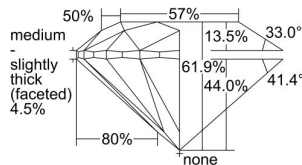

GIA®

FACSIMILE

GIA REPORT 1458172397

Verify this report at GIA.edu

GIA NATURAL DIAMOND DOSSIER®

November 09, 2022
GIA Report Number 1458172397
Shape and Cutting Style ..... Round Brilliant
Measurements ..... 5.39 - 5.41 x 3.34 mm

GRADING RESULTS

Carat Weight ..... 0.59 carat
Color Grade ..... G
Clarity Grade S11
Cut Grade ..... Excellent

ADDITIONAL GRADING INFORMATION

Polish ..... Excellent
Symmetry ..... Excellent
Fluorescence ..... None
Clarity Characteristics ..... Feather, Crystal, Cloud
Inspection(s): GIA 1458172397

PROPORTIONS

Profile to actual proportions