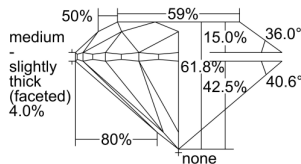

GIA®

FACSIMILE

GIA REPORT 1458228614

Verify this report at GIA.edu

GIA NATURAL DIAMOND DOSSIER®

November 21, 2022
GIA Report Number 1458228614
Shape and Cutting Style ..... Round Brilliant
Measurements ..... 3.70 - 3.72 x 2.29 mm

GRADING RESULTS

Carat Weight ..... 0.19 carat
Color Grade ..... D
Clarity Grade VVS1
Cut Grade ..... Excellent

ADDITIONAL GRADING INFORMATION

Polish ..... Excellent
Symmetry ..... Excellent
Fluorescence ..... Faint
Clarity Characteristics ..... Pinpoint
Inscription(s): GIA 1458228614

PROPORTIONS

Profile to actual proportions

GRADING SCALES

GIA COLOR SCALE	GIA CLARITY SCALE	GIA CUT SCALE	
D	FLAWLESS	EXCELLENT	
E	INTERNALLY FLAWLESS		
F		VVS₁	VERY GOOD
G	VVS₂		
H	VS₁	GOOD	
I	VS₂		
J	SI₁	FAIR	
K	SI₂		
L	I₁	POOR	
M	I₂		
N	I₃		
O			
P			
Q			
R			
S			
T			
U			
V			
W			
X			
Y			
Z