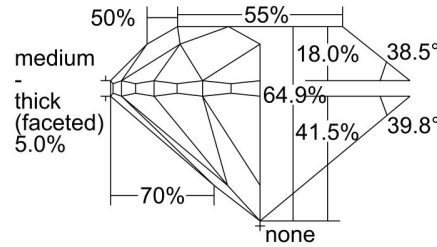

GIA NATURAL DIAMOND GRADING REPORT

November 28, 2022  
 GIA Report Number ..... 1458267884  
 Shape and Cutting Style ..... Round Brilliant  
 Measurements ..... 6.16 - 6.23 x 4.02 mm

GRADING RESULTS

Carat Weight ..... 1.00 carat  
 Color Grade ..... I  
 Clarity Grade ..... VS1  
 Cut Grade ..... Very Good

ADDITIONAL GRADING INFORMATION

Polish ..... Very Good  
 Symmetry ..... Very Good  
 Fluorescence ..... Medium Blue  
 Inscription(s): GIA 1458267884

**Comments:** Additional pinpoints are not shown. Surface graining is not shown.

PROPORTIONS

Profile to actual proportions

CLARITY CHARACTERISTICS

KEY TO SYMBOLS\*

-  Indented Natural
-  Cloud
-  Pinpoint
-  Natural

\* Red symbols denote internal characteristics (inclusions). Green or black symbols denote external characteristics (blemishes). Diagram is an approximate representation of the diamond, and symbols shown indicate type, position, and approximate size of clarity characteristics. All clarity characteristics may not be shown. Details of finish are not shown.