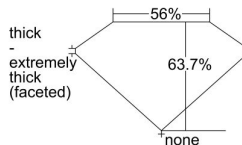

GIA®

FACSIMILE

GIA REPORT 1458414754

Verify this report at GIA.edu

GIA NATURAL DIAMOND DOSSIER®

December 20, 2022
GIA Report Number 1458414754
Shape and Cutting Style ..... Pear Brilliant
Measurements ..... 7.57 x 4.81 x 3.07 mm

GRADING RESULTS

Carat Weight ..... 0.70 carat
Color Grade ..... F
Clarity Grade VS2

ADDITIONAL GRADING INFORMATION

Polish ..... Very Good
Symmetry ..... Good
Fluorescence ..... None
Clarity Characteristics ..... Feather
Inscription(s): GIA 1458414754

PROPORTIONS

Profile not to actual proportions

GRADING SCALES

GIA COLOR SCALE		GIA CLARITY SCALE			
COLORLESS	D	VERY VERY SLIGHTLY INCLUDED	FLAWLESS		
	E		INTERNALLY FLAWLESS		
	F	VERY SLIGHTLY INCLUDED	VVS₁		
	G		VVS₂		
	H		VS₁		
	NEAR COLORLESS	I	SLIGHTLY INCLUDED	VS₂	
		J		SI₁	
		FAINT	K	INCLUDED	SI₂
			L		I₁
			M		I₂
VERT LIGHT	N	LIGHT	I₃		
	O				
	P				
	Q				
	R