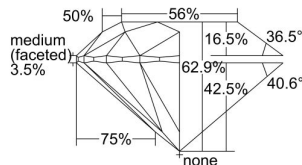

GIA®

FACSIMILE

GIA REPORT

1458432043

Verify this report at GIA.edu

GIA NATURAL DIAMOND DOSSIER®

December 21, 2022
GIA Report Number 1458432043
Shape and Cutting Style ..... Round Brilliant
Measurements ..... 5.34 - 5.38 x 3.37 mm

GRADING RESULTS

Carat Weight ..... 0.60 carat
Color Grade L
Clarity Grade VS2
Cut Grade ..... Excellent

ADDITIONAL GRADING INFORMATION

Polish ..... Excellent
Symmetry ..... Excellent
Fluorescence ..... None
Clarity Characteristics ..... Crystal, Cloud, Feather
Inscription(s): GIA 1458432043

PROPORTIONS

Profile to actual proportions