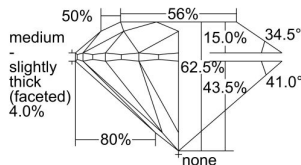

GIA®

FACSIMILE

GIA REPORT 1458497976

Verify this report at GIA.edu

GIA NATURAL DIAMOND DOSSIER®

January 02, 2023
GIA Report Number 1458497976
Shape and Cutting Style ..... Round Brilliant
Measurements ..... 4.40 - 4.43 x 2.76 mm

GRADING RESULTS

Carat Weight ..... 0.33 carat
Color Grade ..... K, Faint Brown
Clarity Grade S11
Cut Grade ..... Excellent

ADDITIONAL GRADING INFORMATION

Polish ..... Excellent
Symmetry ..... Excellent
Fluorescence ..... None
Clarity Characteristics ..... Feather
Inscription(s): GIA 1458497976

PROPORTIONS

Profile to actual proportions