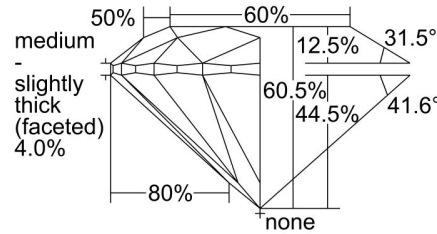

GIA NATURAL DIAMOND GRADING REPORT

January 05, 2023
 GIA Report Number 1458524406
 Shape and Cutting Style Round Brilliant
 Measurements 6.45 - 6.48 x 3.91 mm

GRADING RESULTS

Carat Weight 1.00 carat
 Color Grade F
 Clarity Grade VVS2
 Cut Grade Excellent

ADDITIONAL GRADING INFORMATION

Polish Excellent
 Symmetry Excellent
 Fluorescence Faint
 Inscription(s): GIA 1458524406

PROPORTIONS

Profile to actual proportions

CLARITY CHARACTERISTICS

KEY TO SYMBOLS*

- Cloud
- Feather
- Pinpoint
- Natural

* Red symbols denote internal characteristics (inclusions). Green or black symbols denote external characteristics (blemishes). Diagram is an approximate representation of the diamond, and symbols shown indicate type, position, and approximate size of clarity characteristics. All clarity characteristics may not be shown. Details of finish are not shown.