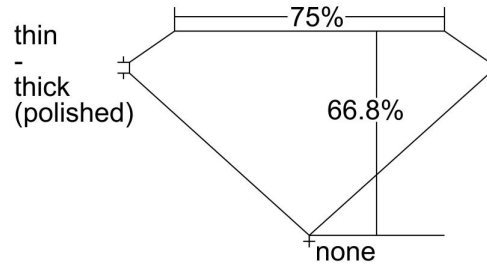

GIA®

GIA NATURAL DIAMOND DOSSIER®

February 08, 2023

GIA Report Number..... 1458777844

Shape and Cutting Style..... Square Modified Brilliant

Measurements.....3.95 x 3.89 x 2.60 mm

GRADING RESULTS

Carat Weight.....0.32 carat

Color Grade..... E

Clarity Grade..... VS1

ADDITIONAL GRADING INFORMATION

Polish..... Excellent

Symmetry..... Very Good

Fluorescence..... None

Clarity Characteristics..... Crystal, Indented Natural

Inscription(s): GIA 1458777844

PROPORTIONS

Profile not to actual proportions

COMMENTS

GIA COLOR SCALE

D	E	F	G	H	I	J	K	L	M	N	O	P	Q	R	S	T	U	V	W	X	Y	Z
COLORLESS			NEAR COLORLESS		FAINT		VERY LIGHT			LIGHT												

GIA CLARITY SCALE

FLAWLESS	INTERNALLY FLAWLESS	VVS ₁	VVS ₂	VS ₁	VS ₂	SI ₁	SI ₂	I ₁	I ₂	I ₃
		VERY VERY SLIGHTLY INCLUDED		VERY SLIGHTLY INCLUDED		SLIGHTLY INCLUDED		INCLUDED		