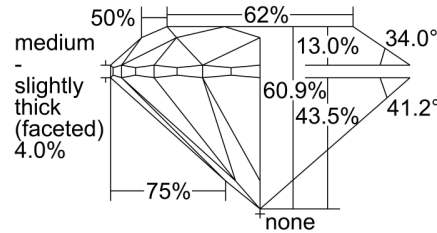

GIA NATURAL DIAMOND GRADING REPORT

March 01, 2023
 GIA Report Number 1458852897
 Shape and Cutting Style Round Brilliant
 Measurements 6.41 - 6.46 x 3.92 mm

GRADING RESULTS

Carat Weight 1.01 carat
 Color Grade K
 Clarity Grade VS1
 Cut Grade Excellent

ADDITIONAL GRADING INFORMATION

Polish Excellent
 Symmetry Excellent
 Fluorescence Medium Blue
 Inscription(s): GIA 1458852897

PROPORTIONS

Profile to actual proportions

CLARITY CHARACTERISTICS

KEY TO SYMBOLS*

- Crystal
- ⊗ Cloud
- ∧ Indented Natural
- ∧ Natural

* Red symbols denote internal characteristics (inclusions). Green or black symbols denote external characteristics (blemishes). Diagram is an approximate representation of the diamond, and symbols shown indicate type, position, and approximate size of clarity characteristics. All clarity characteristics may not be shown. Details of finish are not shown.