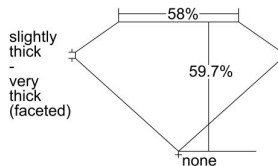

GIA®

FACSIMILE

GIA REPORT 1458880087

Verify this report at GIA.edu

GIA NATURAL DIAMOND DOSSIER®

February 22, 2023
GIA Report Number 1458880087
Shape and Cutting Style ..... Heart Brilliant
Measurements ..... 5.45 x 6.18 x 3.69 mm

GRADING RESULTS

Carat Weight ..... 0.70 carat
Color Grade ..... E
Clarity Grade VS1

ADDITIONAL GRADING INFORMATION

Polish ..... Very Good
Symmetry ..... Very Good
Fluorescence ..... None
Clarity Characteristics ..... Feather
Inscription(s): GIA 1458880087

PROPORTIONS

Profile not to actual proportions

GRADING SCALES

GIA COLOR SCALE		GIA CLARITY SCALE			
COLORLESS	D	VERY VERY SLIGHTLY INCLUDED	FLAWLESS		
	E		INTERNALLY FLAWLESS		
	F	VERY SLIGHTLY INCLUDED	VS₁		
	G		VS₂		
	H		VS₁		
	NEAR COLORLESS	I	SLIGHTLY INCLUDED	VS₂	
		J		SI₁	
		FAINT	K	INCLUDED	SI₂
			L		I₁
			M		I₂
N			I₃		
VERT LIGHT	O	LIGHT			
	P				
	Q				
	R				
	S				
	T				
LIGHT	U				
	V				
	W				
	X				
Y					
Z