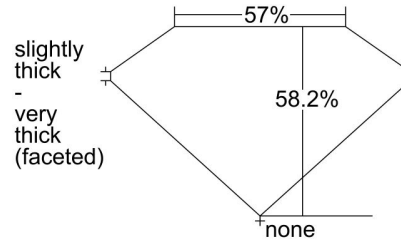

GIA NATURAL DIAMOND GRADING REPORT

March 01, 2023
 GIA Report Number 1458938596
 Shape and Cutting Style Heart Brilliant
 Measurements 6.87 x 7.44 x 4.33 mm

GRADING RESULTS

Carat Weight 1.30 carat
 Color Grade K, Faint Brown
 Clarity Grade VVS1

ADDITIONAL GRADING INFORMATION

Polish Excellent
 Symmetry Excellent
 Fluorescence Medium Blue
 Inscription(s): GIA 1458938596
Comments: Surface graining is not shown.

PROPORTIONS

Profile not to actual proportions

CLARITY CHARACTERISTICS

KEY TO SYMBOLS*

- Pinpoint
- Feather

* Red symbols denote internal characteristics (inclusions). Green or black symbols denote external characteristics (blemishes). Diagram is an approximate representation of the diamond, and symbols shown indicate type, position, and approximate size of clarity characteristics. All clarity characteristics may not be shown. Details of finish are not shown.