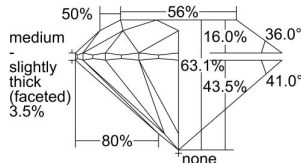

GIA®

FACSIMILE

GIA REPORT

1458972644

Verify this report at GIA.edu

GIA NATURAL DIAMOND DOSSIER®

March 08, 2023

GIA Report Number 1458972644

Shape and Cutting Style ..... Round Brilliant

Measurements ..... 5.35 - 5.39 x 3.39 mm

GRADING RESULTS

Carat Weight ..... 0.60 carat

Color Grade ..... J

Clarity Grade VS2

Cut Grade ..... Excellent

ADDITIONAL GRADING INFORMATION

Polish ..... Excellent

Symmetry ..... Excellent

Fluorescence ..... Faint

Clarity Characteristics ..... Feather, Crystal

Inscription(s): GIA 1458972644

PROPORTIONS

Profile to actual proportions

GRADING SCALES

GIA COLOR SCALE

COLORLESS	D
	E
	F
	G
	H
	I
	J
NEAR COLORLESS	K
	L
	M
	N
	O
	P
	Q
	R
	S
	T
	U
	V
	W
	X
	Y
LIGHT	Z

GIA CLARITY SCALE

FLAWLESS	VERY VERY SLIGHTLY INCLUDED	VVS₁	VVS₂	VS₁	VS₂	SLIGHTLY INCLUDED	SI₁	SI₂	I₁	I₂	I₃	
												VERY SLIGHTLY INCLUDED
INTERNALLY FLAWLESS												

GIA CUT SCALE

EXCELLENT
VERY GOOD
GOOD
FAIR
POOR