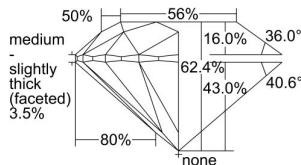

GIA®

FACSIMILE

GIA REPORT 1459067661

Verify this report at GIA.edu

GIA NATURAL DIAMOND DOSSIER®

October 21, 2022
GIA Report Number 1459067661
Shape and Cutting Style ..... Round Brilliant
Measurements ..... 5.07 - 5.10 x 3.17 mm

GRADING RESULTS

Carat Weight ..... 0.50 carat
Color Grade I
Clarity Grade VS1
Cut Grade ..... Excellent

ADDITIONAL GRADING INFORMATION

Polish ..... Excellent
Symmetry ..... Excellent
Fluorescence ..... None
Clarity Characteristics ..... Cloud, Crystal, Needle
Inscription(s): GIA 1459067661

PROPORTIONS

Profile to actual proportions