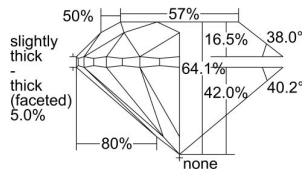

GIA®

FACSIMILE

GIA REPORT 1459092651

Verify this report at GIA.edu

GIA NATURAL DIAMOND DOSSIER®

October 25, 2022
GIA Report Number 1459092651
Shape and Cutting Style ..... Round Brilliant
Measurements ..... 6.03 - 6.10 x 3.89 mm

GRADING RESULTS

Carat Weight ..... 0.92 carat
Color Grade ..... J
Clarity Grade VS1
Cut Grade ..... Very Good

ADDITIONAL GRADING INFORMATION

Polish ..... Very Good
Symmetry ..... Very Good
Fluorescence ..... Medium Blue
Clarity Characteristics ..... Crystal, Cloud
Inscription(s): GIA 1459092651

PROPORTIONS

Profile to actual proportions

GRADING SCALES

GIA COLOR SCALE

COLORLESS	D
	E
	F
	G
	H
	I
	J
NEAR COLORLESS	K
	L
Faint	M
	N
	O
	P
Very Light	R
	S
	T
	U
	V
Light	W
	X
	Y
	Z

GIA CLARITY SCALE

FLAWLESS	VERY VERY SLIGHTLY INCLUDED	VVS₁	
			VVS₂
INTERNALLY FLAWLESS	VERY SLIGHTLY INCLUDED	VS₁	
		VS₂	
SLIGHTLY INCLUDED	SLIGHTLY INCLUDED	SI₁	
		SI₂	
INCLUDED	INCLUDED	I₁	
		I₂	
		I₃	

GIA CUT SCALE

EXCELLENT
VERY GOOD
GOOD
FAIR
POOR