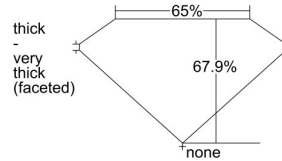

GIA®

FACSIMILE

GIA REPORT 1459154734

Verify this report at GIA.edu

GIA NATURAL DIAMOND DOSSIER®

November 04, 2022
GIA Report Number 1459154734
Shape and Cutting Style ..... Cushion Modified Brilliant
Measurements ..... 5.32 x 4.97 x 3.37 mm

GRADING RESULTS

Carat Weight ..... 0.75 carat
Color Grade ..... F
Clarity Grade VS2

ADDITIONAL GRADING INFORMATION

Polish ..... Excellent
Symmetry ..... Very Good
Fluorescence ..... Medium Blue
Clarity Characteristics ..... Crystal
Inscription(s): GIA 1459154734

PROPORTIONS

Profile not to actual proportions

GRADING SCALES

GIA COLOR SCALE		GIA CLARITY SCALE	
COLORLESS	D	VERY VERY SLIGHTLY SLIGHTLY INCLUDED	FLAWLESS
	E		INTERNALLY FLAWLESS
	F		VVS₁
	G		VVS₂
	H		VS₁
	I		VS₂
	J		SI₁
	K		SI₂
	L		I₁
	M		I₂
NEAR COLORLESS	N	INCLUDED	I₃
	O		
	P		
	Q		
FAINT	R		
	S		
	T		
	U		
VERY LIGHT	V		
	W		
	X		
	Y		
LIGHT	Z