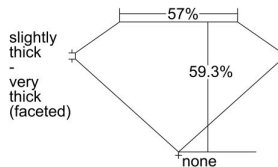

GIA®

FACSIMILE

GIA REPORT 1459161386

Verify this report at GIA.edu

GIA NATURAL DIAMOND DOSSIER®

November 07, 2022
GIA Report Number 1459161386
Shape and Cutting Style ..... Heart Brilliant
Measurements ..... 5.58 x 6.35 x 3.76 mm

GRADING RESULTS

Carat Weight ..... 0.77 carat
Color Grade I
Clarity Grade VVS1

ADDITIONAL GRADING INFORMATION

Polish ..... Excellent
Symmetry ..... Very Good
Fluorescence ..... None
Clarity Characteristics ..... Feather
Inscription(s): GIA 1459161386

PROPORTIONS

Profile not to actual proportions

GRADING SCALES

GIA COLOR SCALE		GIA CLARITY SCALE			
COLORLESS	D	VERY VERY SLIGHTLY INCLUDED	FLAWLESS		
	E		INTERNALLY FLAWLESS		
	F	VERY SLIGHTLY INCLUDED	VVS₁		
	G		VVS₂		
	H		VS₁		
	NEAR COLORLESS	I	SLIGHTLY INCLUDED	VS₂	
		J		SI₁	
		FAINT	K	INCLUDED	SI₂
			L		I₁
			M		I₂
VERT LIGHT	N	LIGHT	I₃		
	O				
	P				
	Q				
	R