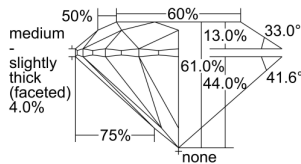

GIA®

FACSIMILE

GIA REPORT 1459260332

Verify this report at GIA.edu

GIA NATURAL DIAMOND DOSSIER®

November 28, 2022
GIA Report Number 1459260332
Shape and Cutting Style ..... Round Brilliant
Measurements ..... 5.97 - 6.02 x 3.66 mm

GRADING RESULTS

Carat Weight ..... 0.81 carat
Color Grade ..... E
Clarity Grade VS1
Cut Grade ..... Excellent

ADDITIONAL GRADING INFORMATION

Polish ..... Excellent
Symmetry ..... Excellent
Fluorescence ..... Medium Blue
Clarity Characteristics ..... Crystal
Inscription(s): GIA 1459260332

PROPORTIONS

Profile to actual proportions

GRADING SCALES

GIA COLOR SCALE	GIA CLARITY SCALE	GIA CUT SCALE	
D	FLAWLESS	EXCELLENT	
E	INTERNALLY FLAWLESS		
F		VVS₁	VERY GOOD
G	VVS₂		
H	VS₁	GOOD	
I	VS₂		
J	SI₁	FAIR	
K	SI₂		
L	I₁	POOR	
M			I₂
N	I₃		
O			
P			
Q			
R			
S			
T			
U			
V			
W			
X			
Y			
Z