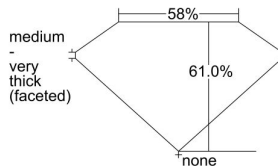

GIA®

FACSIMILE

GIA REPORT 1459465371

Verify this report at GIA.edu

GIA NATURAL DIAMOND DOSSIER®

December 26, 2022
GIA Report Number 1459465371
Shape and Cutting Style ..... Pear Brilliant
Measurements ..... 7.52 x 5.09 x 3.11 mm

GRADING RESULTS

Carat Weight ..... 0.70 carat
Color Grade ..... D
Clarity Grade SI1

ADDITIONAL GRADING INFORMATION

Polish ..... Excellent
Symmetry ..... Excellent
Fluorescence ..... Medium Blue
Clarity Characteristics ..... Crystal
Inscription(s): GIA 1459465371

PROPORTIONS

Profile not to actual proportions

GRADING SCALES

GIA COLOR SCALE		GIA CLARITY SCALE	
NEAR COLORLESS	D	VERY VERY SLIGHTLY INCLUDED	FLAWLESS
	E		INTERNALLY FLAWLESS
	F		VVS₁
	G		VVS₂
	H		VS₁
	I		VS₂
	J		SI₁
	K		SI₂
	L		I₁
	M		I₂
FAINT	N	SLIGHTLY INCLUDED	I₃
	O		
	P		
	Q		
VERY LIGHT	R	INCLUDED	
	S		
	T		
	U		
	V		
	W		
LIGHT	X		
	Y		
	Z