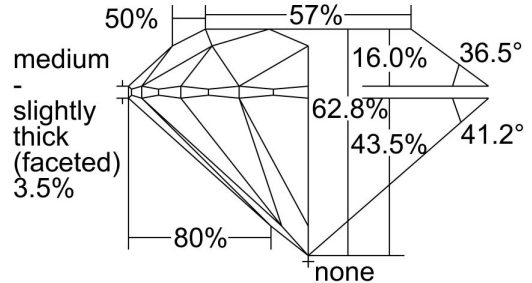

### ADDITIONAL GRADING INFORMATION

Polish..... Very Good

Symmetry..... Excellent

Fluorescence..... None

Clarity Characteristics..... Pinpoint, Feather

Inscription(s): GIA 1459526769

### PROPORTIONS

Profile to actual proportions