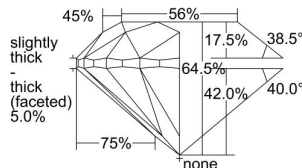

GIA®

FACSIMILE

GIA REPORT 1459605739

Verify this report at GIA.edu

GIA NATURAL DIAMOND DOSSIER®

January 13, 2023
GIA Report Number 1459605739
Shape and Cutting Style ..... Round Brilliant
Measurements ..... 5.51 - 5.55 x 3.57 mm

GRADING RESULTS

Carat Weight ..... 0.70 carat
Color Grade ..... J
Clarity Grade VS1
Cut Grade ..... Very Good

ADDITIONAL GRADING INFORMATION

Polish ..... Excellent
Symmetry ..... Excellent
Fluorescence ..... Strong Blue
Clarity Characteristics..... Cloud, Crystal, Needle, Pinpoint
Inscription(s): GIA 1459605739

PROPORTIONS

Profile to actual proportions

GRADING SCALES

GIA COLOR SCALE	GIA CLARITY SCALE	GIA CUT SCALE	
D	FLAWLESS	EXCELLENT	
E	INTERNALLY FLAWLESS		
F		VVS₁	VERY GOOD
G	VVS₂		
H	VS₁	GOOD	
I	VS₂		
J	SI₁	FAIR	
K	SI₂		
L	I₁	POOR	
M			
N			
O	I₂		
P			
Q			
R	I₃		
S			
T			
U			
V			
W			
X			
Y			
Z