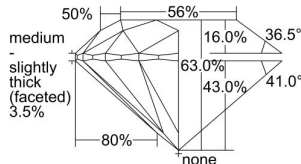

GIA®

FACSIMILE

GIA REPORT 1459857244

Verify this report at GIA.edu

GIA NATURAL DIAMOND DOSSIER®

February 20, 2023
GIA Report Number 1459857244
Shape and Cutting Style ..... Round Brilliant
Measurements ..... 5.89 - 5.93 x 3.72 mm

GRADING RESULTS

Carat Weight ..... 0.80 carat
Color Grade I
Clarity Grade VS2
Cut Grade ..... Excellent

ADDITIONAL GRADING INFORMATION

Polish ..... Excellent
Symmetry ..... Excellent
Fluorescence ..... Faint
Clarity Characteristics.. Crystal, Cloud, Internal Graining, Feather
Inscription(s): GIA 1459857244

PROPORTIONS

Profile to actual proportions

GRADING SCALES

GIA COLOR SCALE

COLORED	D
	E
	F
	G
	H
	I
	J
NEAR COLORLESS	K
	L
Faint	M
	N
	O
	P
	R
	S
	T
	U
	V
	W
	X
	Y
Light	Z

GIA CLARITY SCALE

FLAWLESS	VERY VERY SLIGHTLY INCLUDED	VVS₁	VVS₂	VS₁	VS₂	SI₁	SI₂	I₁	I₂	I₃	
											INTERNAL FLAWLESS

GIA CUT SCALE

EXCELLENT
VERY GOOD
GOOD
FAIR
POOR