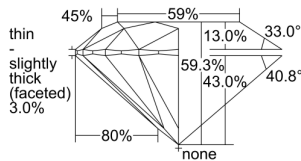

GIA®

FACSIMILE

GIA REPORT 1459926754

Verify this report at GIA.edu

GIA NATURAL DIAMOND DOSSIER®

March 03, 2023
GIA Report Number 1459926754
Shape and Cutting Style ..... Round Brilliant
Measurements ..... 4.38 - 4.40 x 2.60 mm

GRADING RESULTS

Carat Weight ..... 0.30 carat
Color Grade ..... E
Clarity Grade S11
Cut Grade ..... Excellent

ADDITIONAL GRADING INFORMATION

Polish ..... Very Good
Symmetry ..... Excellent
Fluorescence ..... None
Clarity Characteristics ..... Cloud, Feather
Inscription(s): GIA 1459926754

PROPORTIONS

Profile to actual proportions

GRADING SCALES

GIA COLOR SCALE	GIA CLARITY SCALE	GIA CUT SCALE	
D	FLAWLESS	EXCELLENT	
E	INTERNALLY FLAWLESS		
F		VVS₁	VERY GOOD
G	VVS₂		
H	VS₁	GOOD	
I	VS₂		
J	S1₁	FAIR	
K	S1₂		
L	I₁	POOR	
M	I₂		
N	I₃		
O			
P			
Q			
R			
S			
T			
U			
V			
W			
X			
Y			
Z