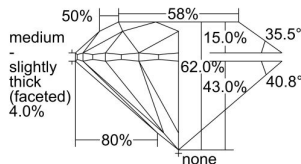

GIA®

FACSIMILE

GIA REPORT 1463120069

Verify this report at GIA.edu

GIA NATURAL DIAMOND DOSSIER®

April 03, 2023
GIA Report Number 1463120069
Shape and Cutting Style ..... Round Brilliant
Measurements ..... 3.68 - 3.70 x 2.29 mm

GRADING RESULTS

Carat Weight ..... 0.19 carat
Color Grade ..... E
Clarity Grade VS1
Cut Grade ..... Excellent

ADDITIONAL GRADING INFORMATION

Polish ..... Excellent
Symmetry ..... Excellent
Fluorescence ..... None
Clarity Characteristics ..... Cloud, Feather
Inscription(s): GIA 1463120069

PROPORTIONS

Profile to actual proportions