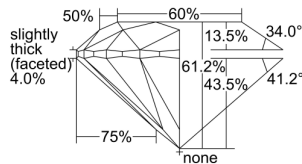

GIA®

FACSIMILE

GIA REPORT 1463205784

Verify this report at GIA.edu

GIA NATURAL DIAMOND DOSSIER®

April 03, 2023
GIA Report Number 1463205784
Shape and Cutting Style ..... Round Brilliant
Measurements ..... 4.90 - 4.93 x 3.01 mm

GRADING RESULTS

Carat Weight ..... 0.45 carat
Color Grade ..... G
Clarity Grade VVS2
Cut Grade ..... Excellent

ADDITIONAL GRADING INFORMATION

Polish ..... Excellent
Symmetry ..... Excellent
Fluorescence ..... None
Clarity Characteristics ..... Feather, Pinpoint
Inscription(s): GIA 1463205784

PROPORTIONS

Profile to actual proportions

GRADING SCALES

GIA COLOR SCALE	GIA CLARITY SCALE	GIA CUT SCALE	
D	FLAWLESS	EXCELLENT	
E	INTERNALLY FLAWLESS		
F		VVS₁	VERY GOOD
G	VVS₂		
H	VS₁	GOOD	
I	VS₂		
J	SI₁	FAIR	
K	SI₂		
L	I₁	POOR	
M			
N			
O	I₂		
P			
Q			
R	I₃		
S			
T			
U			
V			
W			
X			
Y			
Z