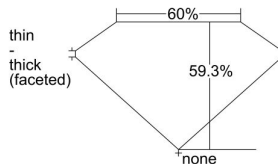

GIA®

FACSIMILE

GIA REPORT 1463212043

Verify this report at GIA.edu

GIA NATURAL DIAMOND DOSSIER®

April 03, 2023
GIA Report Number 1463212043
Shape and Cutting Style ..... Pear Brilliant
Measurements ..... 6.18 x 3.77 x 2.24 mm

GRADING RESULTS

Carat Weight ..... 0.30 carat
Color Grade ..... F
Clarity Grade VS1

ADDITIONAL GRADING INFORMATION

Polish ..... Very Good
Symmetry ..... Excellent
Fluorescence ..... None
Clarity Characteristics ..... Cloud, Needle, Pinpoint
Inscription(s): GIA 1463212043

PROPORTIONS

Profile not to actual proportions

GRADING SCALES

GIA COLOR SCALE		GIA CLARITY SCALE			
COLORLESS	D	VERY VERY SLIGHTLY INCLUDED	FLAWLESS		
	E		INTERNALLY FLAWLESS		
	F	VERY SLIGHTLY INCLUDED	VVS₁		
	G		VVS₂		
	H		VS₁		
	NEAR COLORLESS	I	SLIGHTLY INCLUDED	VS₂	
		J		SI₁	
		FAINT	K	INCLUDED	SI₂
			L		I₁
			M		I₂
VERT LIGHT	N	LIGHT	I₃		
	O				
	P				
	Q				
	R