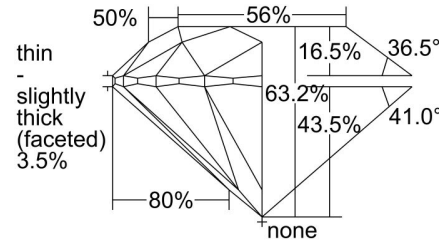

GIA NATURAL DIAMOND GRADING REPORT

April 07, 2023
 GIA Report Number 1463246113
 Shape and Cutting Style Round Brilliant
 Measurements 6.33 - 6.37 x 4.02 mm

GRADING RESULTS

Carat Weight 1.00 carat
 Color Grade J
 Clarity Grade VVS2
 Cut Grade Excellent

ADDITIONAL GRADING INFORMATION

Polish Excellent
 Symmetry Excellent
 Fluorescence None
 Inscription(s): GIA 1463246113

Comments: Clouds are not shown. Surface graining is not shown.

PROPORTIONS

Profile to actual proportions

CLARITY CHARACTERISTICS

KEY TO SYMBOLS*

-  Feather
-  Pinpoint

* Red symbols denote internal characteristics (inclusions). Green or black symbols denote external characteristics (blemishes). Diagram is an approximate representation of the diamond, and symbols shown indicate type, position, and approximate size of clarity characteristics. All clarity characteristics may not be shown. Details of finish are not shown.