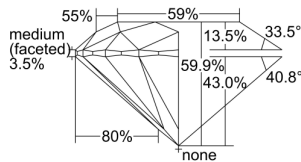

GIA®

FACSIMILE

GIA REPORT

1463495484

Verify this report at GIA.edu

GIA NATURAL DIAMOND DOSSIER®

May 16, 2024
GIA Report Number 1463495484
Shape and Cutting Style ..... Round Brilliant
Measurements ..... 5.76 - 5.78 x 3.46 mm

GRADING RESULTS

Carat Weight ..... 0.70 carat
Color Grade ..... F
Clarity Grade VS2
Cut Grade ..... Excellent

ADDITIONAL GRADING INFORMATION

Polish ..... Excellent
Symmetry ..... Excellent
Fluorescence ..... None
Clarity Characteristics ..... Crystal, Feather
Inscription(s): GIA 1463495484

PROPORTIONS

Profile to actual proportions

GRADING SCALES

GIA COLOR SCALE	GIA CLARITY SCALE	GIA CUT SCALE	
D	FLAWLESS	EXCELLENT	
E	INTERNALLY FLAWLESS		
F		VVS₁	VERY GOOD
G	VVS₂		
H	VS₁	GOOD	
I	VS₂		
J	SI₁	FAIR	
K	SI₂		
L	I₁	POOR	
M	I₂		
N	I₃		
O			
P			
Q			
R			
S			
T			
U			
V			
W			
X			
Y			
Z