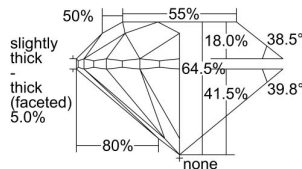

GIA®

FACSIMILE

GIA REPORT 1463495775

Verify this report at GIA.edu

GIA NATURAL DIAMOND DOSSIER®

May 03, 2023
GIA Report Number 1463495775
Shape and Cutting Style ..... Round Brilliant
Measurements ..... 5.78 - 5.82 x 3.74 mm

GRADING RESULTS

Carat Weight ..... 0.80 carat
Color Grade ..... K
Clarity Grade VS1
Cut Grade ..... Very Good

ADDITIONAL GRADING INFORMATION

Polish ..... Excellent
Symmetry ..... Excellent
Fluorescence ..... None
Clarity Characteristics..... Crystal, Feather, Cloud, Needle
Inscription(s): GIA 1463495775

PROPORTIONS

Profile to actual proportions

GRADING SCALES

GIA
COLOR
SCALE

COLOURESS	D
	E
	F
	G
	H
	I
	J
NEAR COLOURESS	K
	L
FADING	M
	N
	O
	P
VERY LIGHT	Q
	R
	S
	T
	U
	V
LIGHT	W
	X
	Y
	Z

GIA
CLARITY
SCALE

VERY VERY SLIGHTLY INCLUDED	FLAWLESS
	INTERNALLY FLAWLESS
VERY SLIGHTLY INCLUDED	VVS₁
	VVS₂
SLIGHTLY INCLUDED	VS₁
	VS₂
INCLUDED	SI₁
	SI₂
	I₁
	I₂
	I₃

GIA
CUT
SCALE

EXCELLENT
VERY GOOD
GOOD
FAIR
POOR