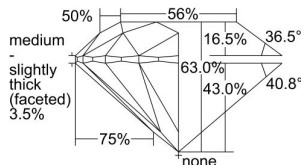

GIA®

FACSIMILE

GIA REPORT 1463542646

Verify this report at GIA.edu

GIA NATURAL DIAMOND DOSSIER®

May 31, 2023
GIA Report Number 1463542646
Shape and Cutting Style ..... Round Brilliant
Measurements ..... 4.67 - 4.70 x 2.95 mm

GRADING RESULTS

Carat Weight ..... 0.40 carat
Color Grade L
Clarity Grade S11
Cut Grade ..... Excellent

ADDITIONAL GRADING INFORMATION

Polish ..... Excellent
Symmetry ..... Excellent
Fluorescence ..... Faint
Clarity Characteristics ..... Crystal, Feather
Inscription(s): GIA 1463542646

PROPORTIONS

Profile to actual proportions