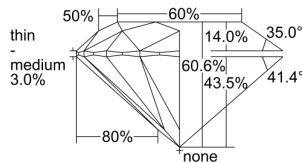

GIA®

FACSIMILE

GIA REPORT

1463569351

Verify this report at GIA.edu

GIA NATURAL DIAMOND DOSSIER®

May 14, 2023
GIA Report Number 1463569351
Shape and Cutting Style ..... Round Brilliant
Measurements ..... 4.33 - 4.34 x 2.63 mm

GRADING RESULTS

Carat Weight ..... 0.30 carat
Color Grade ..... G
Clarity Grade VVS1
Cut Grade ..... Excellent

ADDITIONAL GRADING INFORMATION

Polish ..... Very Good
Symmetry ..... Excellent
Fluorescence ..... Strong Blue
Clarity Characteristics..... Cloud, Pinpoint, Feather, Chip
Inscription(s): GIA 1463569351

PROPORTIONS

Profile to actual proportions

GRADING SCALES

GIA COLOR SCALE	GIA CLARITY SCALE	GIA CUT SCALE	
D	FLAWLESS	EXCELLENT	
E	INTERNALLY FLAWLESS		
F		VVS₁	VERY GOOD
G	VVS₂		
H	VS₁	GOOD	
I	VS₂		
J	SI₁	FAIR	
K	SI₂		
L	I₁	POOR	
M	I₂		
N	I₃		
O			
P			
Q			
R			
S			
T			
U			
V			
W			
X			
Y			
Z